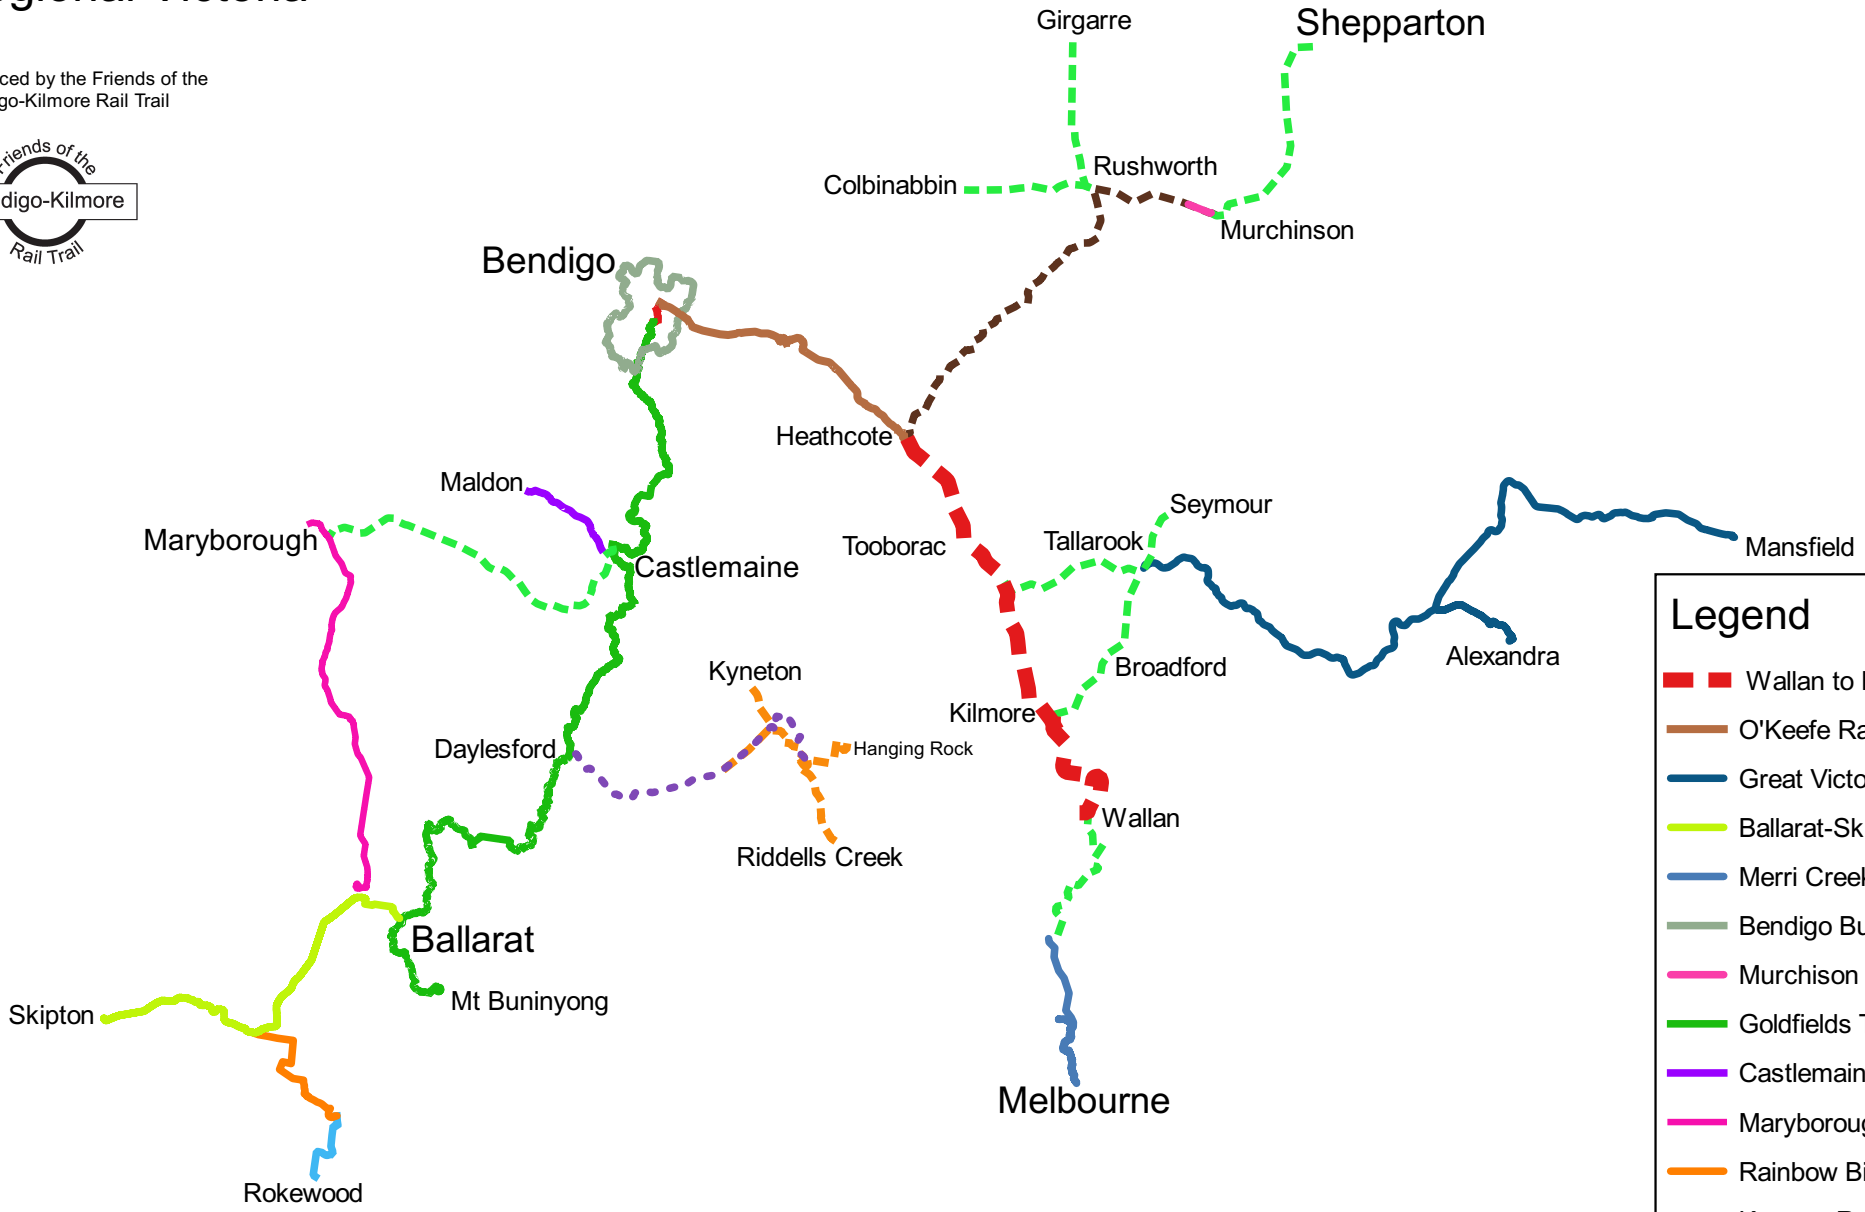

Off-Road Trail Network Regional Victoria

Produced by the Friends of the
Bendigo-Kilmore Rail Trail

Legend

- Wallan to Heathcote Rail Trail
- O'Keefe Rail Trail
- Great Victorian Rail Trail
- Ballarat-Skipton Rail Trail
- Merri Creek Trail
- Bendigo Bushland Trail
- Murchison Rail Trail
- Goldfields Track
- Castlemaine Maldon Trail
- Maryborough to Ballarat Trail
- Rainbow Bird Trail
- Kuruc a Ruc Trail
- - - Future
- - - Heathcote to Murchinson Trail
- - - Daylesford Woodend RT
- - - Macedon Ranges Shared Trail